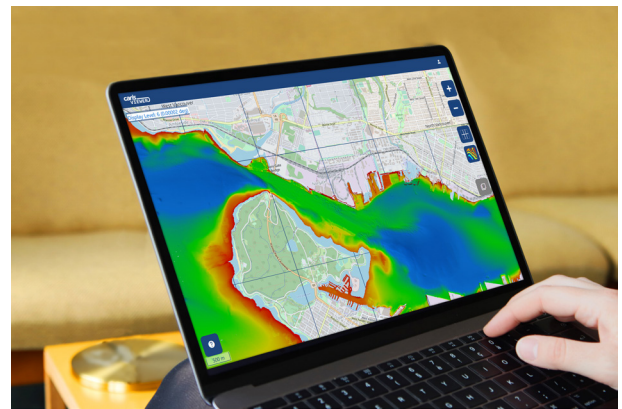

FIND OUT MORE about Teledyne CARIS S-100
www.teledynecaris.com/s100

TELEDYNE CARIS
Everywhereyoulook™

Part of the Teledyne Imaging Group